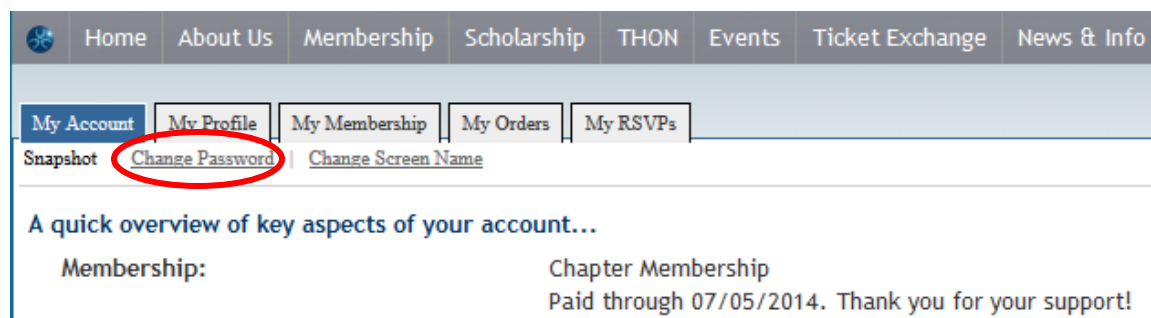

1. Main page when logged in

2. Click the "My Account" link in the upper right hand corner

3. Click on the "Change Password" link

- The rest is self explanatory...enter your new password and click the "Change my password" button and then you are all set. Your new password is ready to be used!