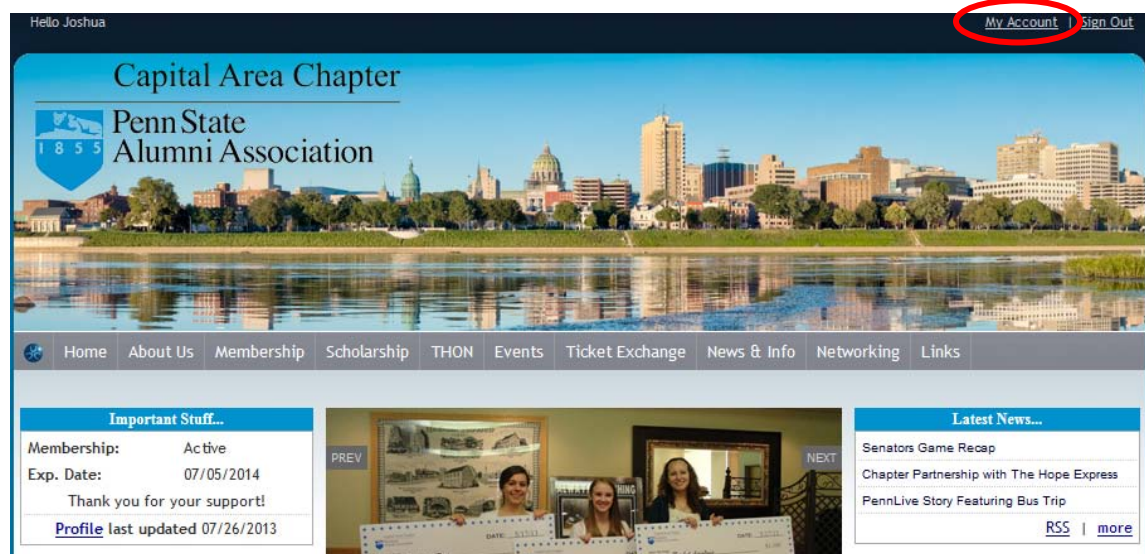

1. Main page when logged in

2. Click the "My Account" link in the upper right hand corner

3. Click on the "Change Password" link

- The rest is self explanatory...enter your new password and click the "Change my password" button and then you are all set. Your new password is ready to be used!